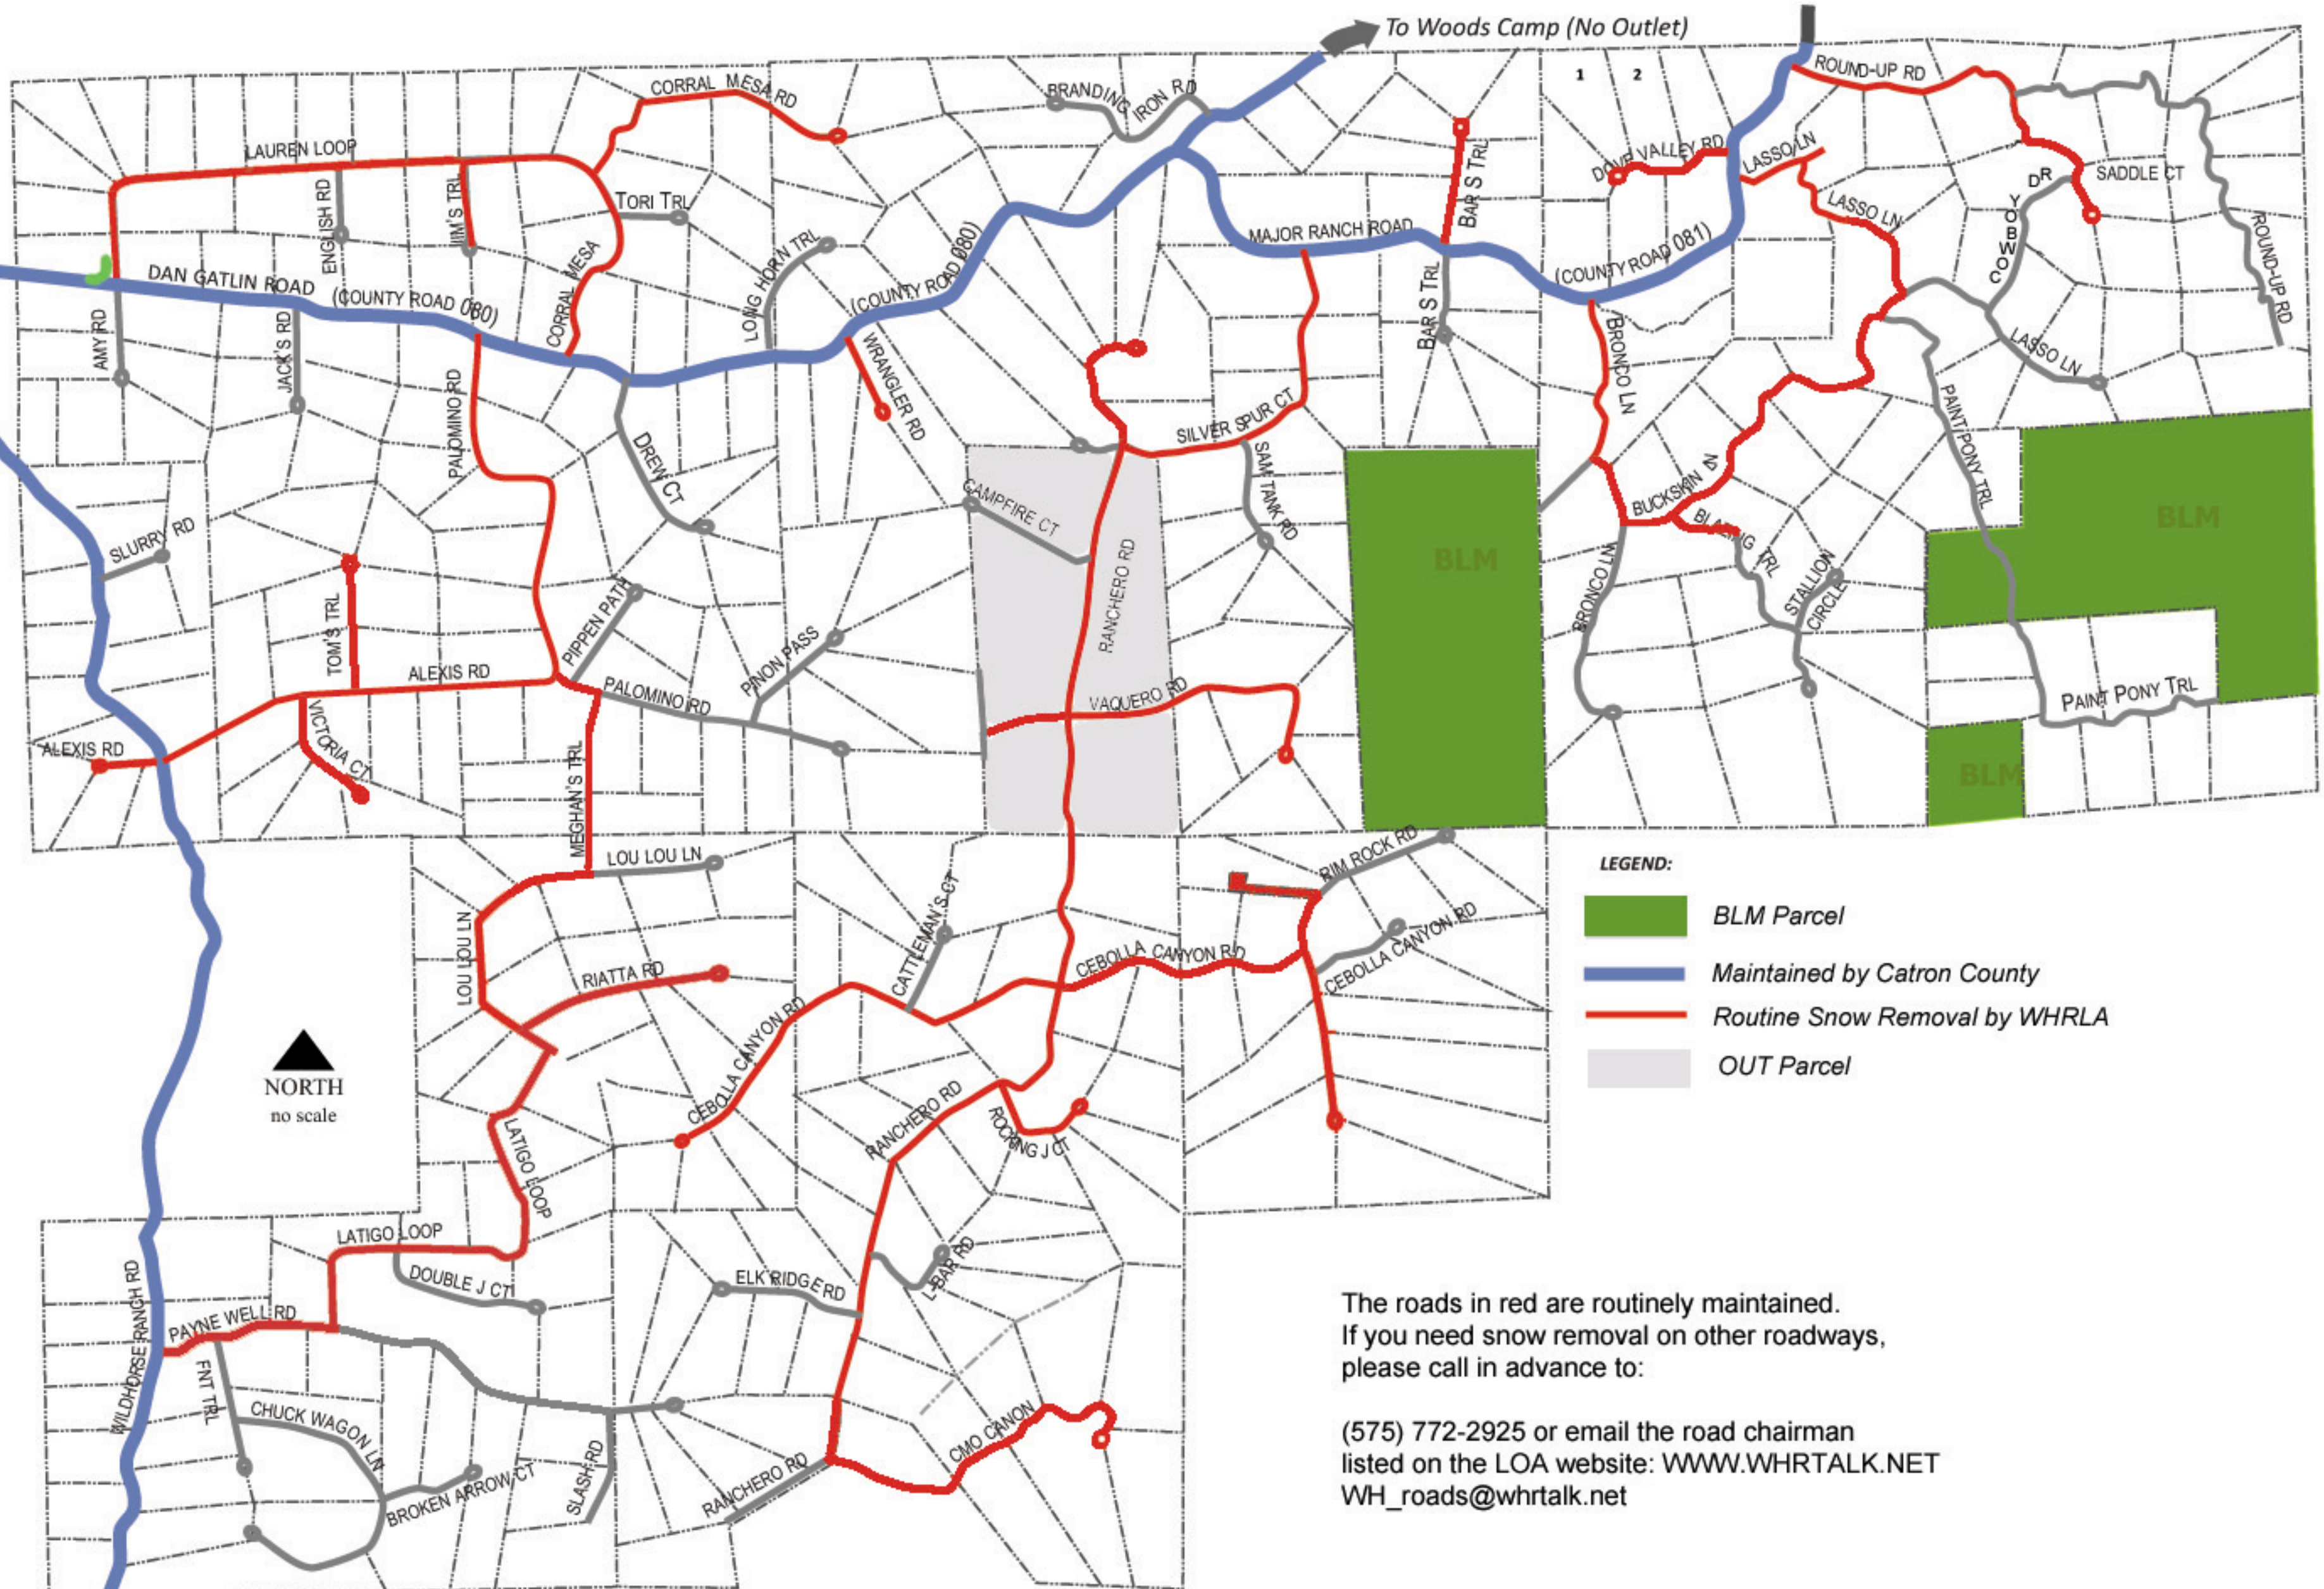

WILD HORSE RANCH SNOW REMOVAL MAP

To York Ranch
Headquarters

To Woods Camp (No Outlet)

To Webb Ranch

LEGEND:

- BLM Parcel
- Maintained by Catron County
- Routine Snow Removal by WHRLA
- OUT Parcel

The roads in red are routinely maintained.
If you need snow removal on other roadways,
please call in advance to: